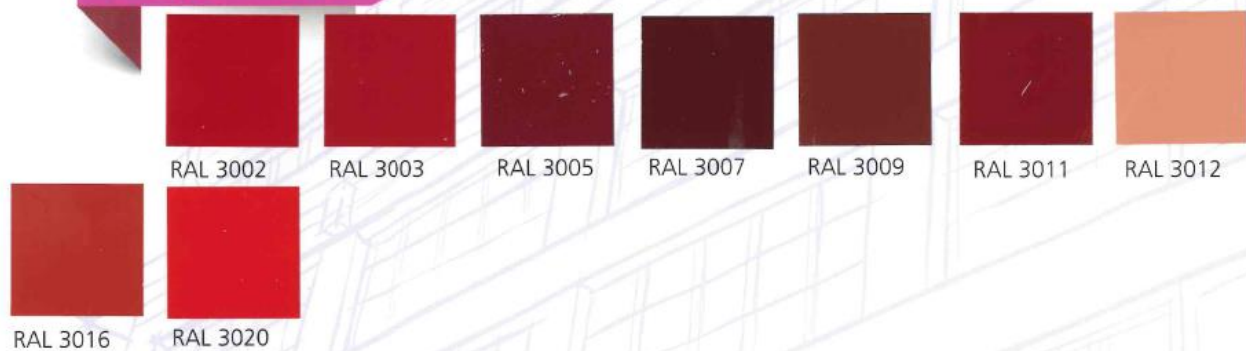

JOTUN

Friendly on design. Tough on protection.

Jotun Super Durable

Colour Collection

Powder Coatings

Architectural

Sunrise

Passion Pastels

Clear Seas

Nature's Bounty

City Style

Earth Moods

Shades of Grey

Sparkles

Shine On

Metallic and pearlescent colour samples are representations only. For your special colour requirements and accurate assessment please contact your nearest Jotun Powder Coatings' representative to obtain a sample panel.

This colour card is to be used as an indication only. In practice discrepancies may be experienced between colours appearing on this colour card and actual powder coatings due to substrate and surface variations, coating thickness, curing oven conditions, gloss levels, binder systems and pigments used during manufacturing.