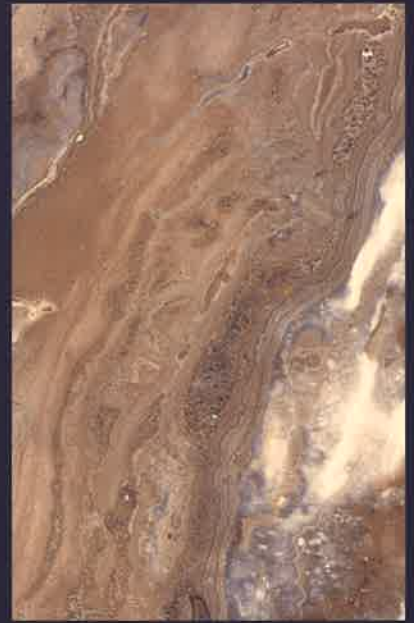

Increase your LEED points

The UltiMatt Collection is one of our Green Building Solution products which can help you contribute to achieving credits in the major green building standards such as LEED and ESTIDAMA. On top of that, we have one of the most extensive lists of product specific third-party verified Type III EPDs - which are valued the most in terms of earning green building points in the coatings market.